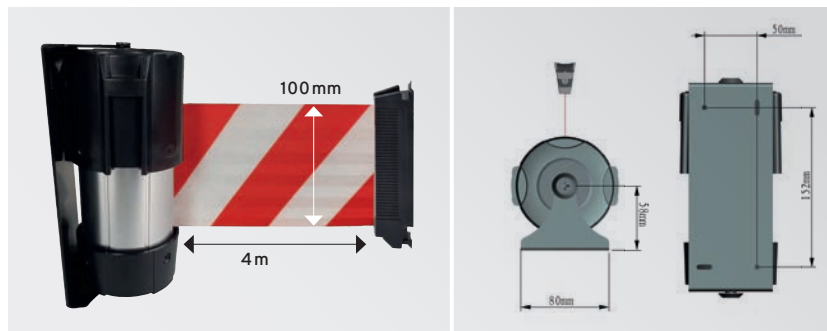

INTÉRIEUR ENROULEUR

Indoor wall mount
retractable belt

Enrollador de cinta
interior

- Enrouleur à sangle permettant de limiter facilement l'accès à une zone
- Doté de la technologie anti-panique qui permet à la sangle de se détacher automatiquement en cas de mouvement de foule
- Tête orientable pour une installation sur mesure
- Large choix de couleurs, logo, personnalisation possible sur demande
- Récepteur mural et fixations incluses, kit aimanté disponible en option

- Wall mount retractable belt that allows to facilitate temporary closure of an area
- No panic device that allows the belt to be released automatically in case of an emergency
- Orientable body for a customized installation
- Wide choice of colors, logo, customization available on request
- Wall receiver and fixings included, magnetized kit available as an option

- Enrollador de cinta de pared para limitar fácilmente el acceso a una zona
- Dispositivo antipánico que permite que se desprenda la cinta de manera automática en caso de emergencia
- Cabezal orientable para instalación a medida
- Amplia variedad de colores, logotipo, posibilidad de personalización bajo pedido
- Receptor de pared y fijaciones incluidas, kit de imán disponible en opción

RW410*

COULEUR SANGLE / STRAP COLOR / COLOR CINTA

* Couleurs disponibles pour ce modèle
Available colors for this range / Colores disponibles para esta gama