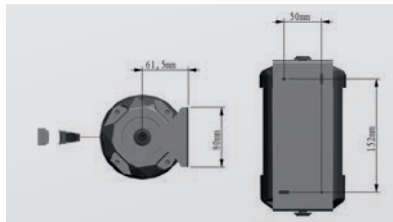

EXTÉRIEUR ENROULEUR

Outdoor wall mount retractable belt

Enrollador de cinta exterior

- Enrouleur à sangle permettant de limiter facilement l'accès à une zone
- Boîtier ABS
- Idéal pour utilisation extérieure (boîtier étanche)
- Doté de la technologie anti-panique qui permet à la sangle de se détacher automatiquement en cas de mouvement de foule
- Récepteur mural et fixations incluses, kit aimanté disponible en option

- Wall mount retractable belt that allows to facilitate temporary closure of an area
- ABS box
- Ideal for outdoor use (water resistant case)
- No panic device that allows the belt to be released automatically in case of an emergency
- Wall receiver and fixings included, magnetized kit available as an option

- Enrollador de cinta de pared para limitar fácilmente el acceso a una zona
- Caja ABS
- Ideal para el uso en exteriores (caja hermética)
- Dispositivo antipánico que permite que se desprenda la cinta de manera automática en caso de emergencia
- Receptor de pared y fijaciones incluidas, kit de imán disponible en opción

RWX410 *

COULEUR SANGLE / STRAP COLOR / COLOR CINTA

* Couleurs disponibles pour ce modèle

Available colors for this range / Colores disponibles para esta gama